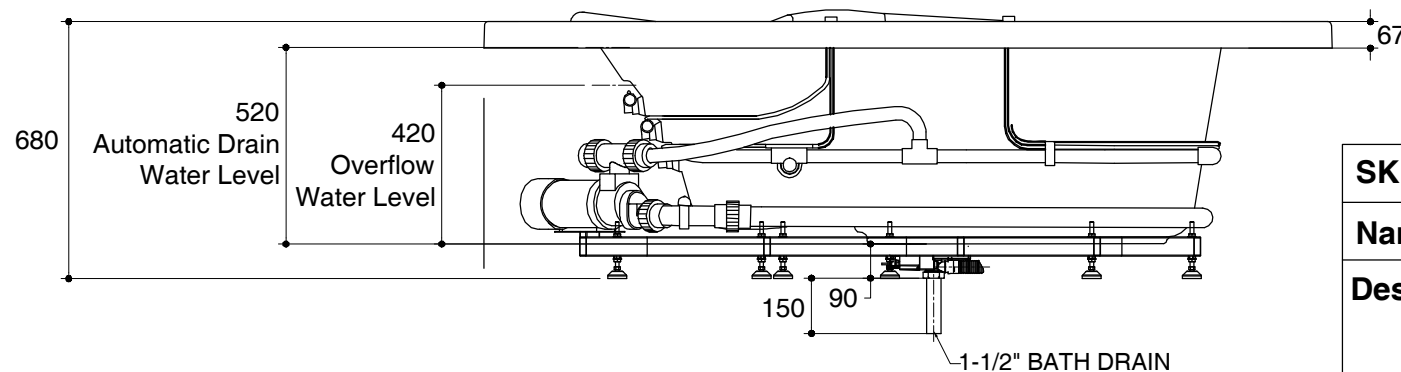

Dimensions are approximate.

Unit: mm

Suggestion : Install the control panel at the outside for the convenience of maintenance.

○ Area for flexible drain Ø400 mm.

▭ Recommended Faucet Area

SKU	K-11207X-NW-0
Name	EVORA
Description	1525 CORNER PROFLEX WHIRLPOOL BATH

KOHLER

*The recommended dimension for installation can be adjusted according to user preferences and layout.