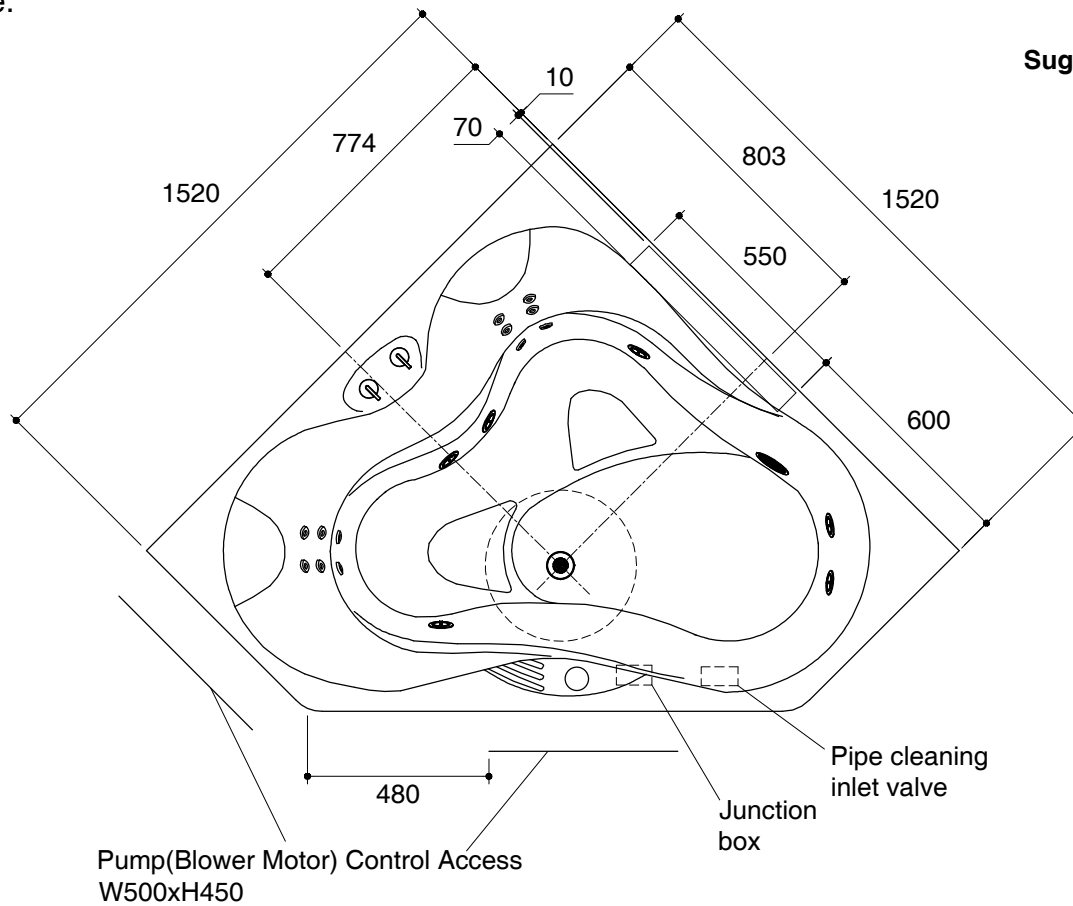

Dimensions are approximate.

Unit: mm

Suggestion : Install the control panel at the outside for the convenience of maintenance.

○ Area for flexible drain Ø400 mm.

▭ Recommended Faucet Area

SKU	K-11207X-NW-0
Name	EVORA
Description	1525 CORNER PROFLEX WHIRLPOOL BATH

KOHLER

*The recommended dimension for installation can be adjusted according to user preferences and layout.